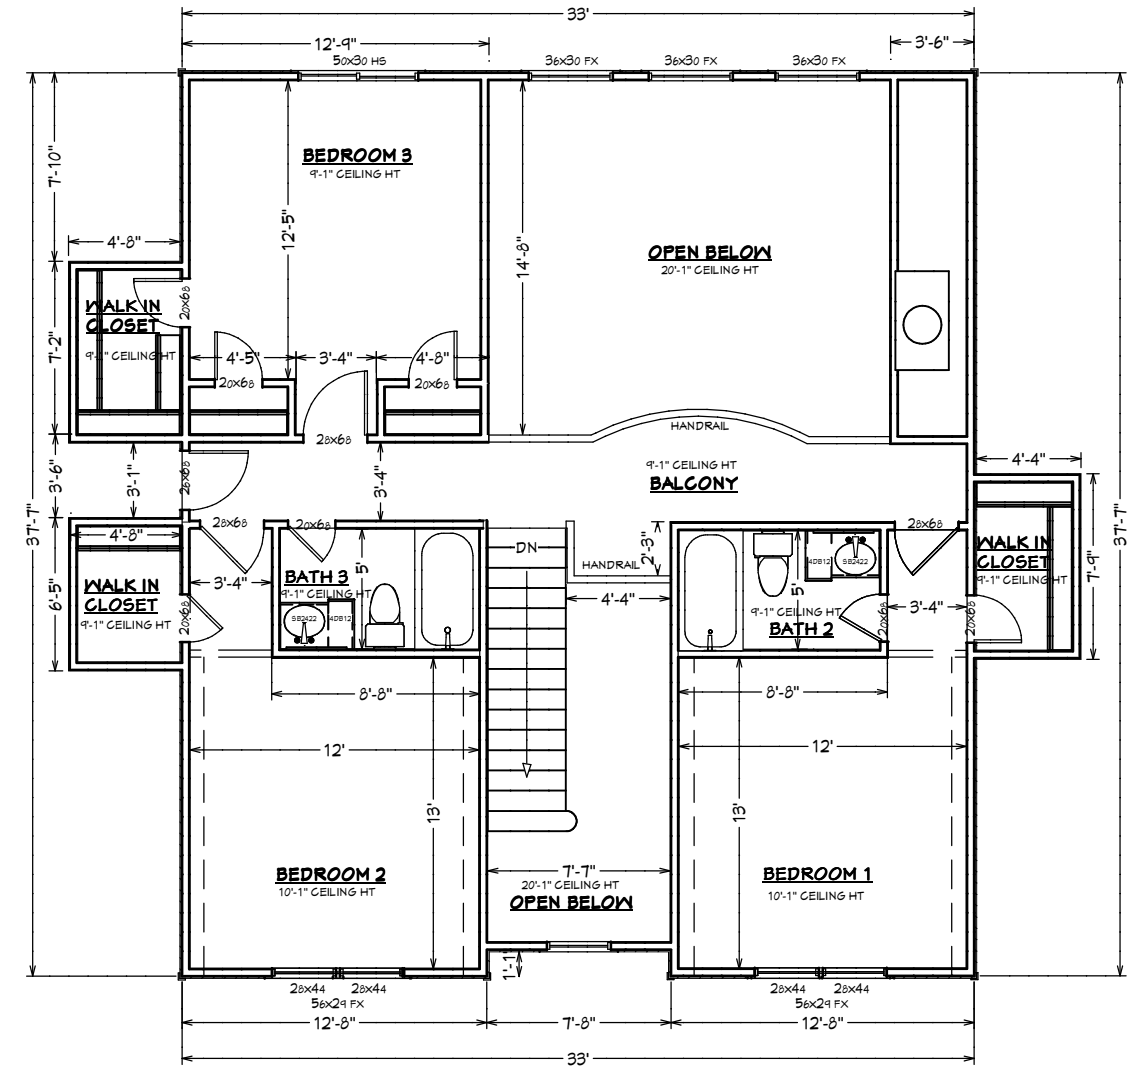

1st FLOOR

2nd FLOOR

1st FLOOR LIVING	2098ft
2ND FLOOR LIVING	893ft
GARAGE	805ft
PORCHES	577ft
TOTAL AREA	4373ft

RAY FARAGHER

104 CLEAR SPRINGS

SCALE 1"=1Ft

FLOOR PLAN